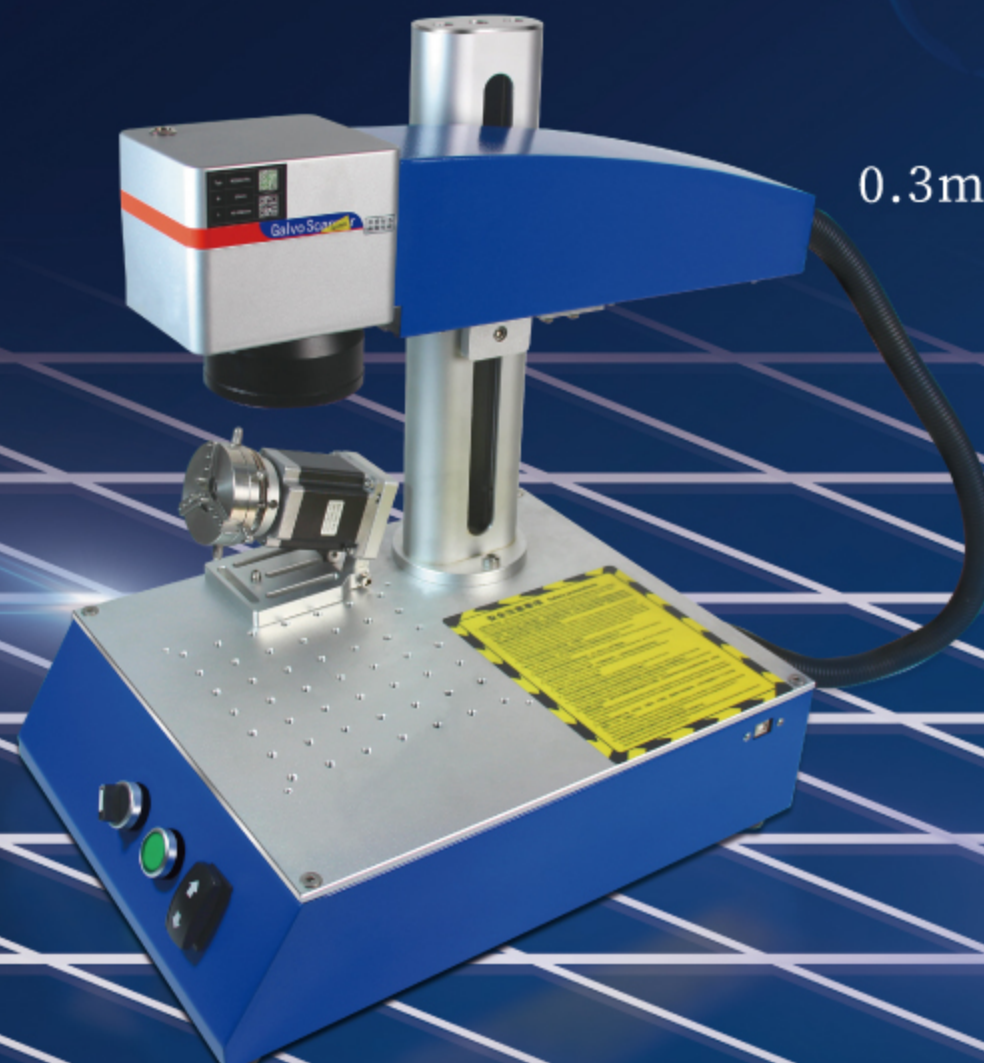

譽寶 MINI 激光打標機

YUBAO MINI Laser Marking Machine

配備自主研發配件
Equipped with
self-developed accessories

8000mm/s 高速振鏡
8000mm/s high
speed vibration mirror

產品多方向使用
Multi-directional
use of products

20w 耗電功率
20w power consumption

雙紅光電動對焦
Dual red light
motorized focus

≤300w 耗電
≤300w power consumption

連接電腦使用
Connecting to a computer

0.3mm 最小字符
0.3mm minimum characters

廣泛運用/widely used

珠寶首飾
Jewelry

電子產品
electronic product

個性定製
Personalized Customization